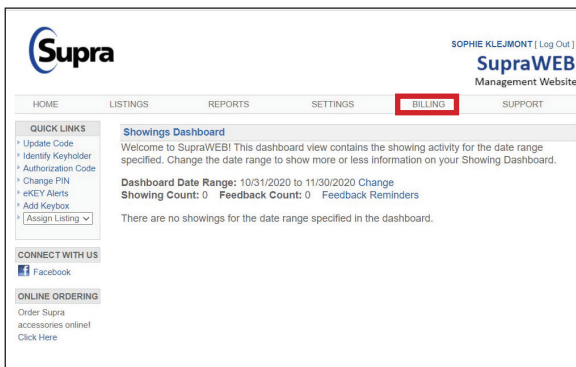

Supra® eKEY Payment Management

Using the Payment Management Feature in SupraWEB

1. Click on the Supra icon on the IMLS Gateway.

2. You will be taken to the SupraWEB home page. Click the Billing tab along the top.