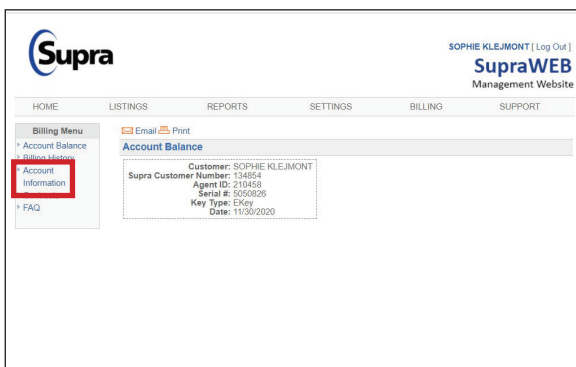

3. To set up payment with a card, click **Account Information** under Billing Menu on the left.