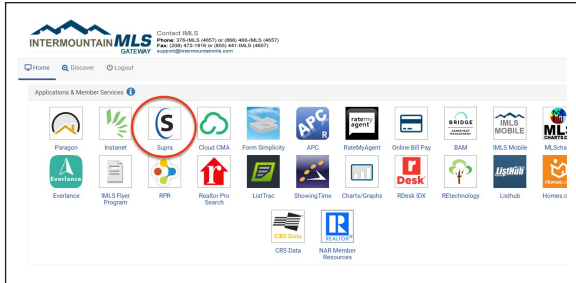

Supra® eKEY Payment Management

Using the Payment Management Feature in SupraWEB

1. Click on the Supra icon on the IMLS Gateway.

2. You will be taken to the SupraWEB home page. Click the Billing tab along the top.