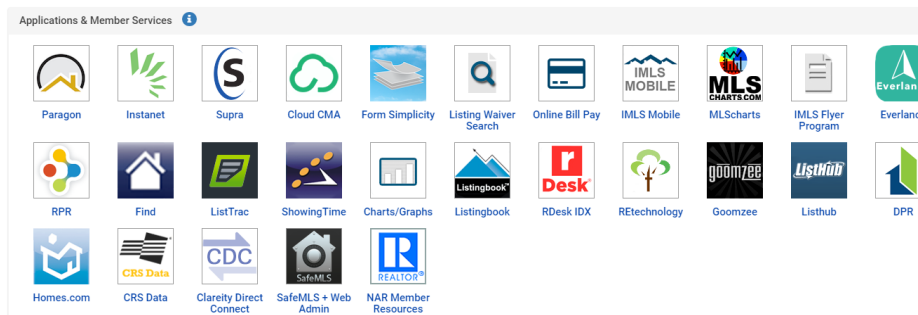

Accessing MLS Data

Paragon: www.paragonimls.com

One Click Access
to Exclusive Marketing Tools and Services

Login ID: [I forgot my password](#)
Password: [I want to change my password](#)

Login

Paragon Mobile: www.imlsmobile.com

IMLS Dashboard

Supra Support

www.supraekey.com -- 1-877-699-6787

SupraWEB - Agt